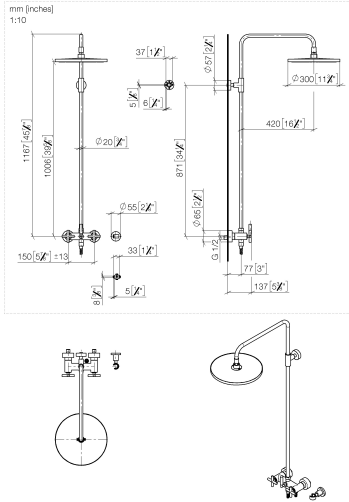

Flow rate chart

Certificates

LGA_29984.

DVGW_DW-
6517DN0129.

WRAS_2210003.

Spare parts list

No.	Item Number	Name	Quantity used	Delivery time
1	09 23 01 039 90	sieve	1	2

ST 050 308 5892

- shower with fixed riser projection 420mm
- overhead shower: rain flow
- rain shower Ø 300 mm
- rain shower with anti-scale system
- max. rainshower flow 14 l/min
- Function from: 10 l/min
- rotary diverter for fixed-riser shower/hand shower
- height of fittings up to rain shower (bottom edge) 1007mm
- height of fittings up to top edge of elbow 1167mm
- rosette for shower holder Ø 55mm
- rosette for wall mounting Ø 57mm
- rosette for shower mixer Ø 65mm
- gauge 150 mm - 13 mm
- 1500 mm metal shower hose
- 1/2" connection
- Pipe diameter 20 mm
- quick clearing

TARA Showerpipe 300 mm - Chrome

TARA

ST 050 308 5892

ST 050 308 5892

Flow rate chart

Certificates

Belgaqua_24-004- LGA_38664.
27_8.

Spare parts list

No.	Item Number	Name	Quantity used	Delivery time
1	04 12 05 091 00-00	shower	1	10
2	09 23 01 039 90	sieve	1	2
3	09 24 03 177 20-00	adaptor	1	10
4	04 28 22 101 20-00	spout	1	10
5	90 14 10 011 00 90	seal	1	2
6	90 17 11 037 00-00	holder	1	10
7	90 28 22 096 00-00	pipe	1	10
8	04 17 10 020 01-00	fitting	1	10
9	90 14 20 026 00 90	seal	1	2
10	28 050 892-00	TARA Wall bracket - Chrome	1	10
11	28 304 970-00	Metal shower hose 1/2" x 3/8" x 1500 mm - Chrome	1	2