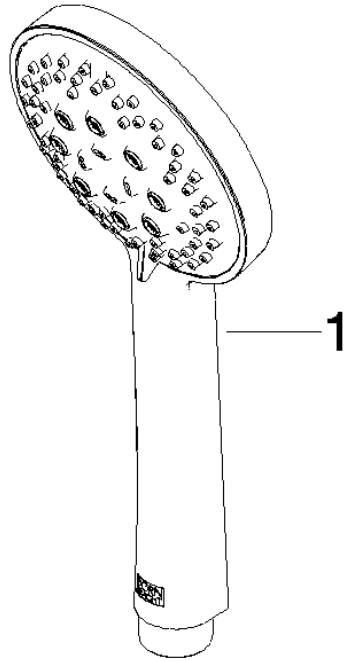

ST 050 308 5892

- 420mm projection
- Rain shower: PURE RAIN, max. flow rate 14 l/min (at 3 bar)
- Function from: 10 l/min
- rain shower Ø 300 mm
- rain shower with anti-scale system
- Hand shower: COMPACT RAIN, max. flow rate 15 l/min (at 3 bar)
- spray head Ø 100mm
- rotary diverter for fixed-riser shower/hand shower
- height of fittings up to rain shower (bottom edge) 1007mm
- height of fittings up to top edge of elbow 1167mm
- rosette for shower holder Ø 55mm
- rosette for wall mounting Ø 57mm
- rosette for shower mixer Ø 65mm
- gauge 150 mm - 13 mm
- 1500 mm metal shower hose
- 1/2" connection
- Pipe diameter 20 mm

TARA Showerpipe 300 mm - Chrome

TARA

ST 050 308 5892

TARA Showerpipe 300 mm - Chrome

TARA

ST 050 308 5892

ST 050 308 5892

mm [inches]

Flow rate chart

Certificates

LGA_29984.

DVGW_DW-
6517DN0129.

WRAS_2210003.

Spare parts list

No.	Item Number	Name	Quantity used	Delivery time
1	09 23 01 039 90	sieve	1	2

ST 050 308 5892

- shower with fixed riser projection 420mm
- overhead shower: rain flow
- rain shower Ø 300 mm
- rain shower with anti-scale system
- max. rainshower flow 14 l/min
- Function from: 10 l/min
- rotary diverter for fixed-riser shower/hand shower
- height of fittings up to rain shower (bottom edge) 1007mm
- height of fittings up to top edge of elbow 1167mm
- rosette for shower holder Ø 55mm
- rosette for wall mounting Ø 57mm
- rosette for shower mixer Ø 65mm
- gauge 150 mm - 13 mm
- 1500 mm metal shower hose
- 1/2" connection
- Pipe diameter 20 mm
- quick clearing