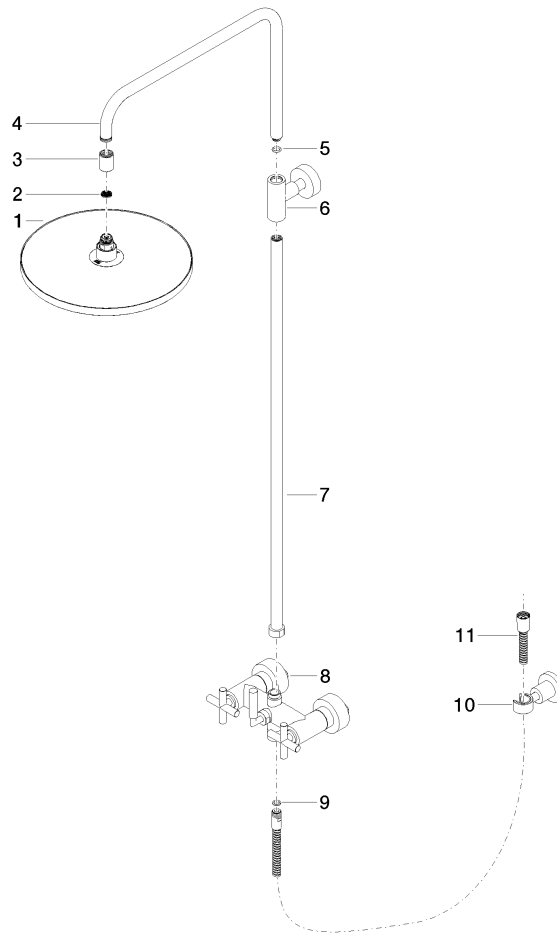

ST 050 308 5892

- 420mm projection
- Rain shower: PURE RAIN, max. flow rate 14 l/min (at 3 bar)
- Function from: 10 l/min
- rain shower Ø 300 mm
- rain shower with anti-scale system
- Hand shower: COMPACT RAIN, max. flow rate 15 l/min (at 3 bar)
- spray head Ø 100mm
- rotary diverter for fixed-riser shower/hand shower
- height of fittings up to rain shower (bottom edge) 1007mm
- height of fittings up to top edge of elbow 1167mm
- rosette for shower holder Ø 55mm
- rosette for wall mounting Ø 57mm
- rosette for shower mixer Ø 65mm
- gauge 150 mm - 13 mm
- 1500 mm metal shower hose
- 1/2" connection
- Pipe diameter 20 mm

- shower with fixed riser projection 420mm
- overhead shower: rain flow
- rain shower Ø 300 mm
- rain shower with anti-scale system
- max. rainshower flow 14 l/min
- Function from: 10 l/min
- rotary diverter for fixed-riser shower/hand shower
- height of fittings up to rain shower (bottom edge) 1007mm
- height of fittings up to top edge of elbow 1167mm
- rosette for shower holder Ø 55mm
- rosette for wall mounting Ø 57mm
- rosette for shower mixer Ø 65mm
- gauge 150 mm - 13 mm
- 1500 mm metal shower hose
- 1/2" connection
- Pipe diameter 20 mm
- quick clearing

TARA Showerpipe 300 mm - Chrome

TARA

ST 050 308 5892

ST 050 308 5892

Flow rate chart

Certificates

Belgaqua_24-004- LGA_38664.
27_8.

Spare parts list

No.	Item Number	Name	Quantity used	Delivery time
1	04 12 05 091 00-00	shower	1	10
2	09 23 01 039 90	sieve	1	2
3	09 24 03 177 20-00	adaptor	1	10
4	04 28 22 101 20-00	spout	1	10
5	90 14 10 011 00 90	seal	1	2
6	90 17 11 037 00-00	holder	1	10
7	90 28 22 096 00-00	pipe	1	10
8	04 17 10 020 01-00	fitting	1	10
9	90 14 20 026 00 90	seal	1	2
10	28 050 892-00	TARA Wall bracket - Chrome	1	10
11	28 304 970-00	Metal shower hose 1/2" x 3/8" x 1500 mm - Chrome	1	2